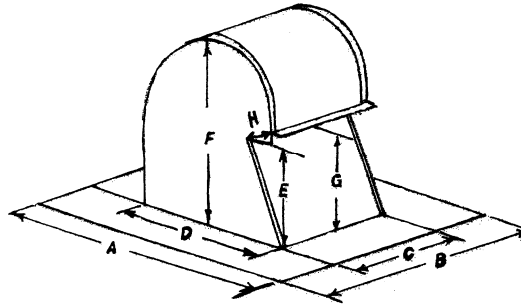

NEW PRODUCT

GOOSE NECK ROOF VENT

Dimensions	A	B	C	D	E	F	G	H
4" Short	11-3/4"	9-1/4"	4-1/2"	6-3/4"	3"	6-1/8"	4"	2-1/4"
4" Tile	12"	11-1/4"	4-1/2"	7"	10-1/4"	13-1/2"	10-1/2"	2-1/4"
6"	11-1/2"	11-1/4"	6-1/2"	6-3/4"	5-1/2"	8-1/2"	4"	2-1/4"
6" Tile	12"	11-1/4"	6-1/2"	7"	10-1/4"	13"	10-1/2"	2-1/4"
10"	15"	15-1/4"	10-1/2"	10-1/4"	4-3/4"	8-7/8"	5-1/8"	4"
10" Tile	15"	15-1/4"	10-1/2"	10-1/4"	10"	14-1/8"	11-1/8"	4"