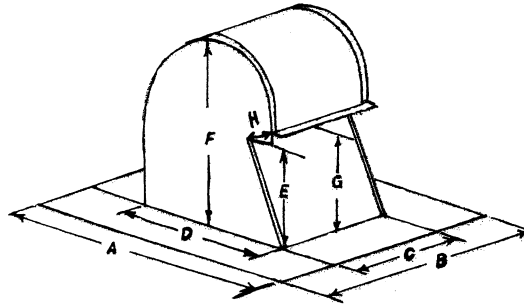

NEW PRODUCT

GOOSE NECK ROOF VENT

Dimensions	Pack	A	B	C	D	E	F	G	H
4" Short	24	11-3/4"	9-1/4"	4-1/2"	6-3/4"	3"	6-1/8"	4"	2-1/4"
4" Tile	10	12"	11-1/4"	4-1/2"	7"	10-1/4"	13-1/2"	10-1/2"	2-1/4"
6"	16	11-3/4"	11-1/4"	6-1/2"	6-3/4"	3"	6-1/8"	4"	2-1/4"
6" Tile	6	12"	11-1/4"	6-1/2"	7"	10-1/4"	13"	10-1/2"	2-1/4"
10"	6	15"	15-1/4"	10-1/2"	10-1/4"	4-3/4"	8-7/8"	5-1/8"	4"
10" Tile	4	15"	15-1/4"	10-1/2"	10-1/4"	10"	14-1/8"	11-1/8"	4"